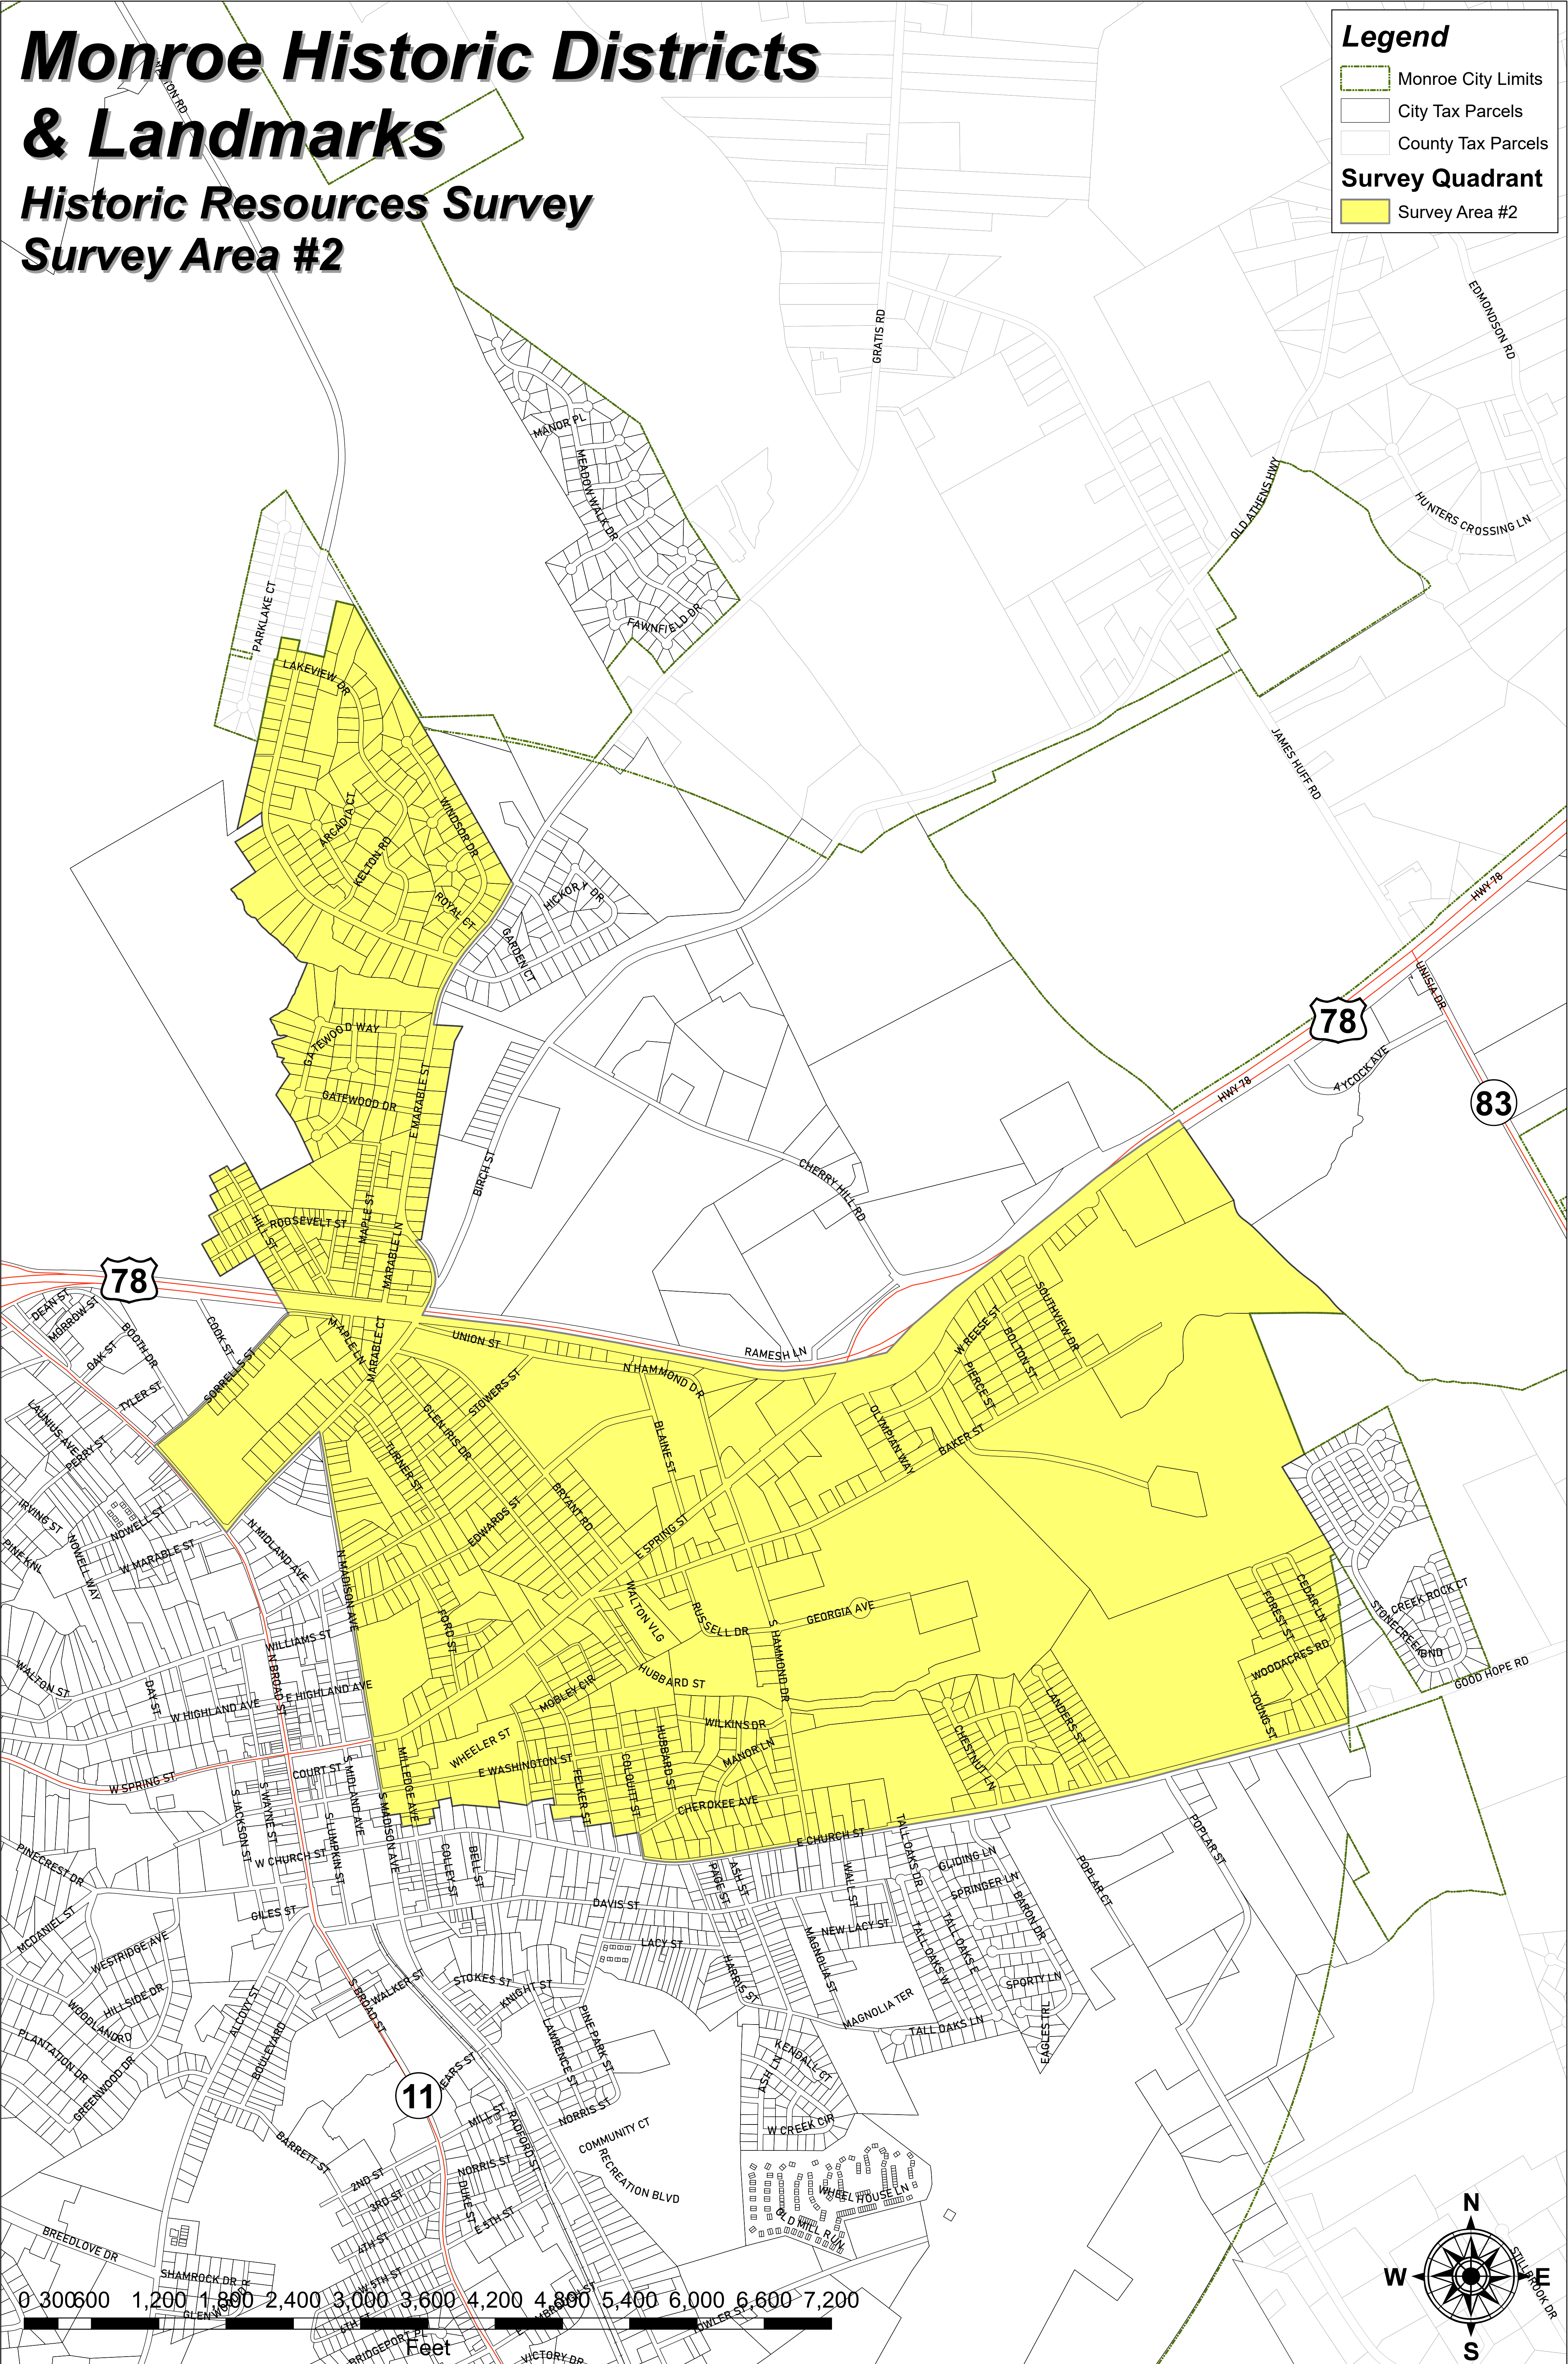

Monroe Historic Districts & Landmarks

Historic Resources Survey Survey Area #2

Legend

- Monroe City Limits
- City Tax Parcels
- County Tax Parcels
- Survey Quadrant**
- Survey Area #2

0 300 600 1,200 1,800 2,400 3,000 3,600 4,200 4,800 5,400 6,000 6,600 7,200
Feet